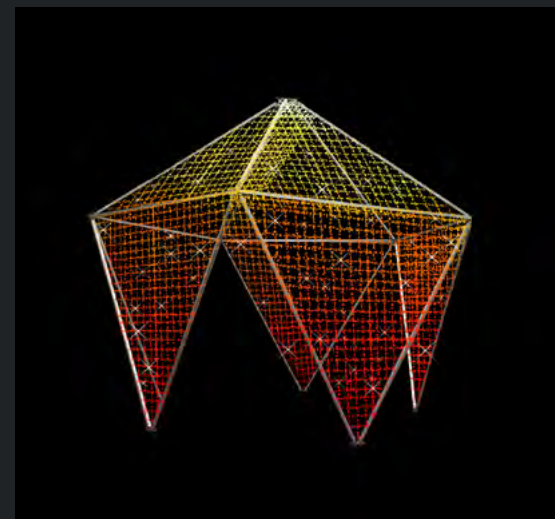

New

L'allestimento è realizzato con "reti LED RGB" che permettono alla struttura di creare scene di luce o effetti cambia colore. Con la programmazione DMX, sarà possibile comandare le scene pre impostate dal vostro Smartphone o dispositivo con possibilità di sincronizzazione audio.

The installation is made with "RGB LED nets" which allow the structure to create light scenes or color changing effects. With DMX programming, you will be able to control the pre-set scenes from your Smartphone or device with the possibility of audio synchronization.

Tubo luminoso con controllo DMX
colore RGB
Rope DMX control
RGB color

3mt x 50cm