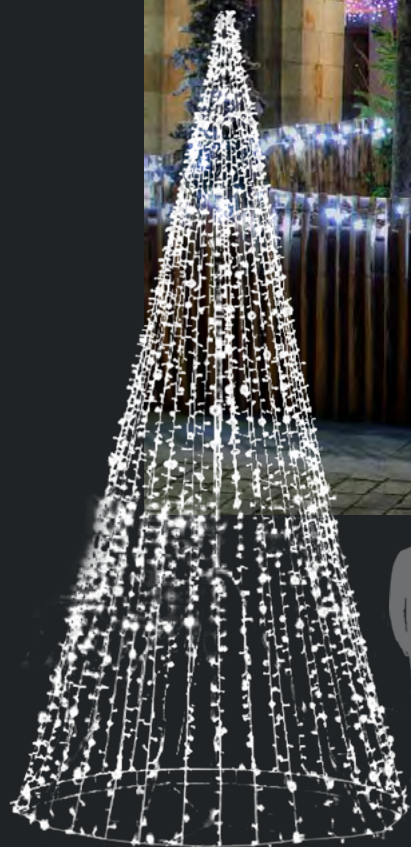

Light subject made with String LED 24V, and galvanized iron. With dynamic RGB effects.

Dimensioni/Size

Cod: AL12 - 5,0 X 1,8 mt

Consumo/Consumption

68W

Albero String LED

String LED Tree

Albero luminoso realizzato con string L.E.D con struttura in ferro zincato.