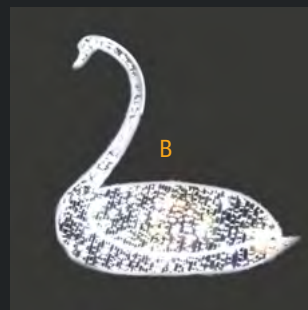

Light subject made with String LED and Rope light, and galvanized iron. Available in white.

Colore/Colour

Dimensioni/Size

Cod: LTC1 - A - 2,6 X 2,6 mt

Cod: LTC2 - B - 2,3 X 2,1 mt

Consumo/Consumption

70W

Cod: LTC