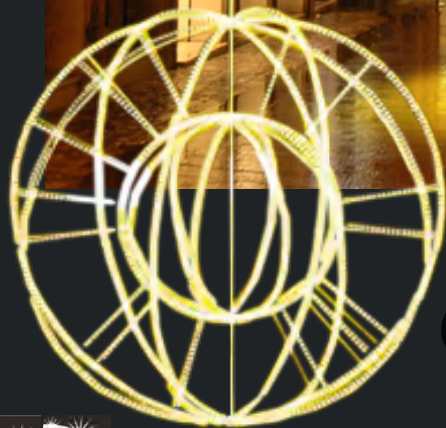

Aperta/Open

Dimensioni/Size

Cod: 3DGSL - L: 3,0 X 3,0 X 3,0 mt

Cod: 3DGSM - M: 1,0 X 1,0 X 1,0 mt

Consumo/Consumption

L: 147W

M: 70W

Colori/Colours