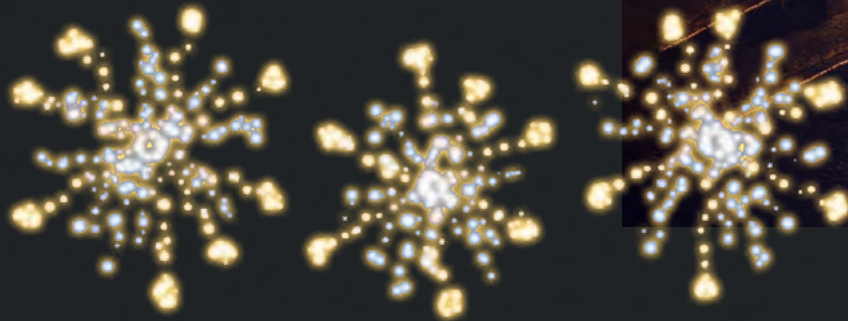

Suitable for mounting on spans.

Colore/Colour

Dimensioni/Size

Cod: 2DB46 - 1,3 X 4,0mt

Consumo/Consumption

110W

Cod: 2DB46

Liberty