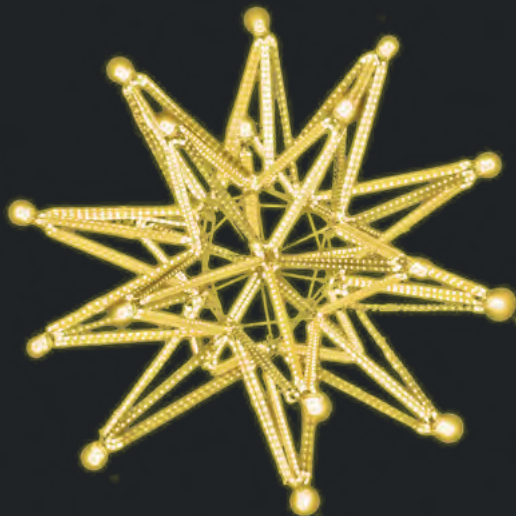

Crescent moon made with String LED, Rope light, and galvanized iron. Available in warm white and white.

Cod: 3DSB

Star Board

Dimensioni/Size

Cod: 3DSB - 2,0 X 2,0 mt

Consumo/Consumption

300W

Cod: 3DFP