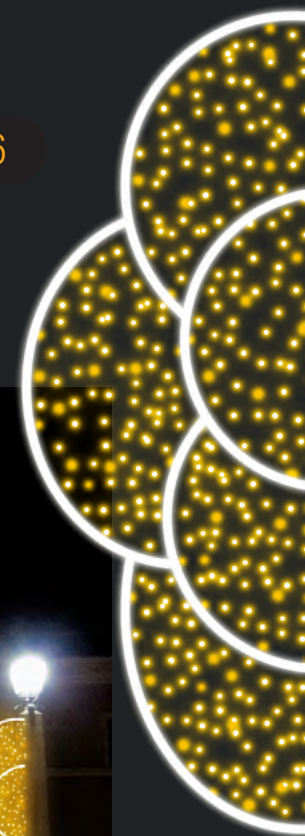

Nuvola elegante

Colore/Colour

Dimensioni/Size

Cod: 2DB36 - 3,0 X 1,1 mt

Consumo/Consumption

95W

Soggetto luminoso realizzato con tubo luminoso L.E.D, String L.E.D. e struttura in alluminio. Disponibile bianco caldo e bianco freddo

Light subject made with String LED, Rope light and aluminium structure. Available in cold white and warm white.

Cod: 2DB36