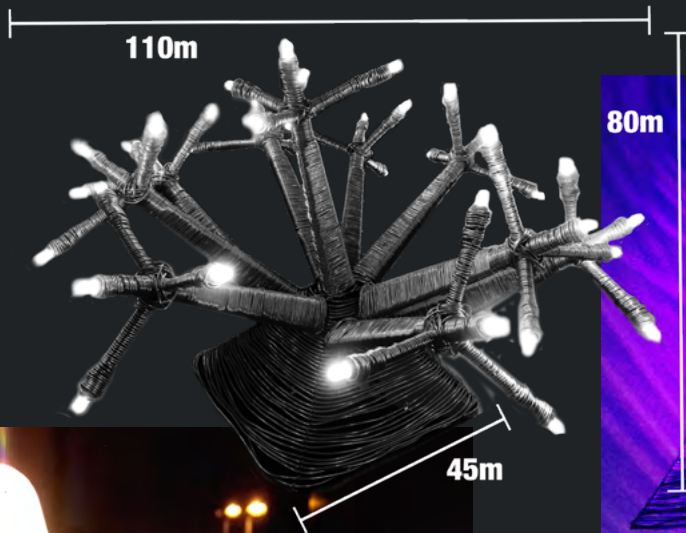

Consumo
Consumption
60W