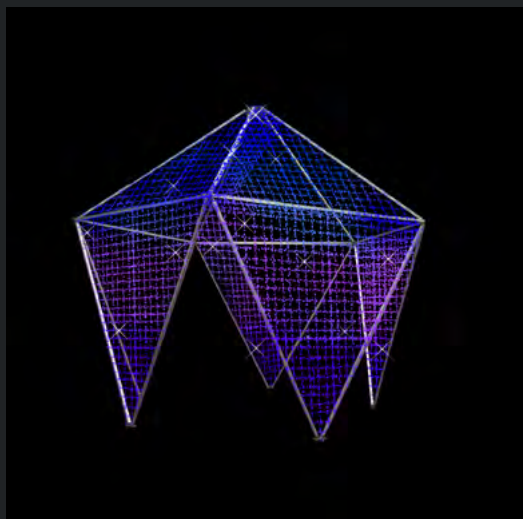

New

L'allestimento è realizzato con "reti LED RGB" che permettono alla struttura di creare scene di luce o effetti cambia colore. Con la programmazione DMX, sarà possibile comandare le scene pre impostate dal vostro Smartphone o dispositivo con possibilità di sincronizzazione audio.

The installation is made with "RGB LED nets" which allow the structure to create light scenes or color changing effects. With DMX programming, you will be able to control the pre-set scenes from your Smartphone or device with the possibility of audio synchronization.

Tubo luminoso con controllo DMX
colore RGB
Rope DMX control
RGB color

3mt x 50cm