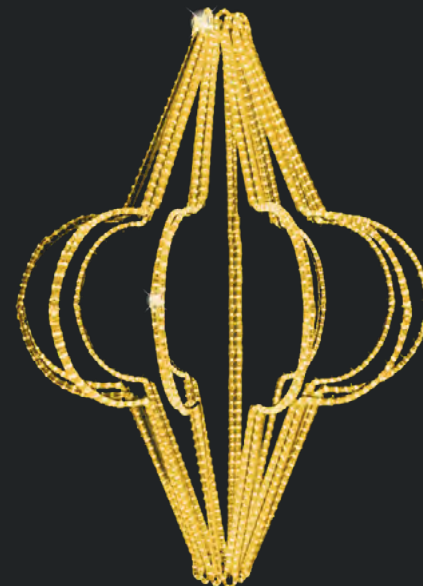

Cod: 3DSB

Star Board

Dimensioni/Size

Cod: 3DSB - 2,0 X 2,0 mt

Consumo/Consumption

300W

Cod: 3DFP

Fan Pendant

Dimensioni/Size

Cod: 3DFP - 2,5 X 2,5 X 0,5 mt

Consumo/Consumption

112W

Cod: SA180S

Star Fly

Dimensioni/Size

Cod: SA180S - 1,5 X 1,5 X 0,23 mt

Consumo/Consumption

42W

Cod: 3DGS

Globo Sat

Dimensioni/Size

Cod: 3DGSM - M: 1,0 X 1,0 X 1,0 mt

Cod: 3DGSL - L: 3,0 X 3,0 X 3,0 mt

Consumo/Consumption

M: 11 W

L: 22 W