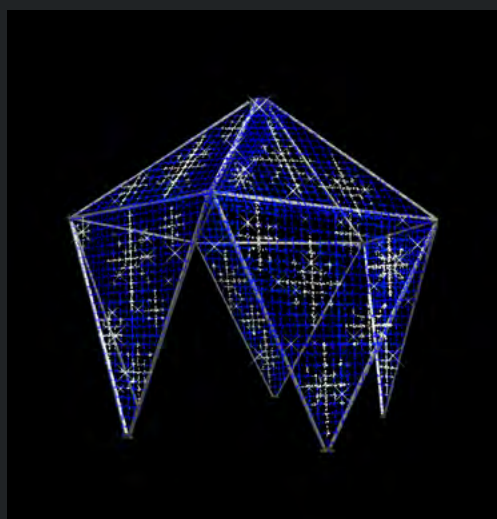

New

L'allestimento è realizzato con "reti LED RGB" che permettono alla struttura di creare scene di luce o effetti cambia colore. Con la programmazione DMX, sarà possibile comandare le scene pre impostate dal vostro Smartphone o dispositivo con possibilità di sincronizzazione audio.

The installation is made with "RGB LED nets" which allow the structure to create light scenes or color changing effects. With DMX programming, you will be able to control the pre-set scenes from your Smartphone or device with the possibility of audio synchronization.

Tubo luminoso con controllo DMX
colore RGB
Rope DMX control
RGB color

3mt x 50cm