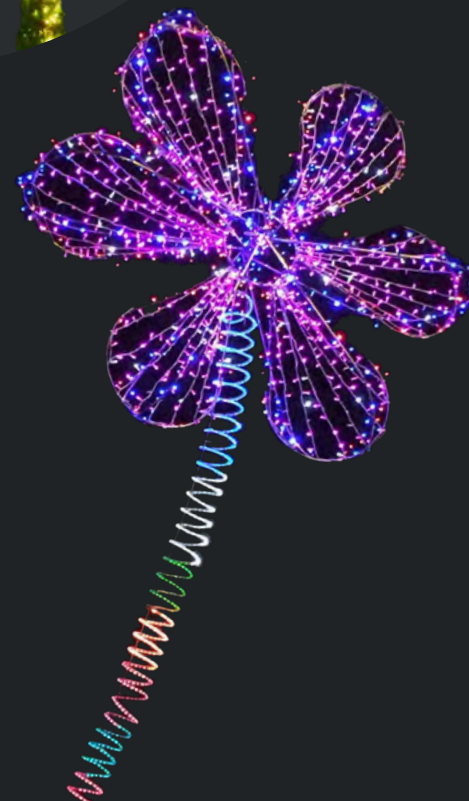

Fiori

Flowers

Soggetti a tema floreale per allestimenti di interni ed esterni.
Realizzati con string L.E.D. e allestiti con tapis.

Floral theme subjects for indoor and outdoor installations.
Realized with String LED and set up with tapis.

Colore/Colour

Dimensioni/Size

Cod: LTF1 - 3,0 X 1,5 m

Consumo/Consumption

500W

Cod: LTF

Colore/Colour

Dimensioni/Size

Cod: LTF2 - 3,5 X 2,0 m

Consumo/Consumption

1200W