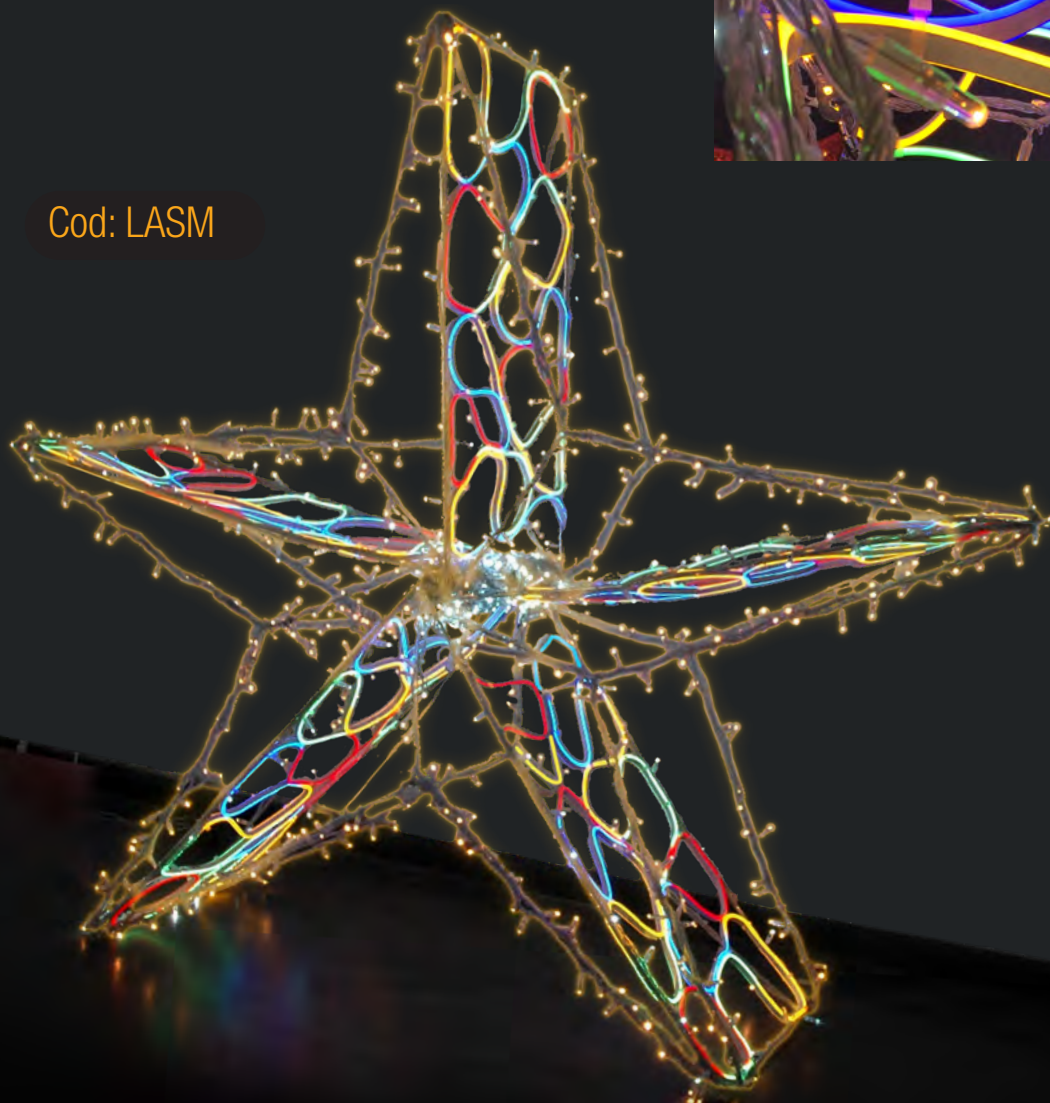

Stella multicolour

Multicolour star

Cod: LASM

Neon biffacciale 16 X 8 mm, 960 LED multicolor, 4 colori con tratti di 50 cm per ogni colore.

Bi-facial neon 16 X 8 mm, 960 multicolor LEDs, 4 colors with 50 cm strokes for each colour.

Dimensioni/Size

Cod: LASM - 2,0 X 18 m

Consumo/Consumption

60W