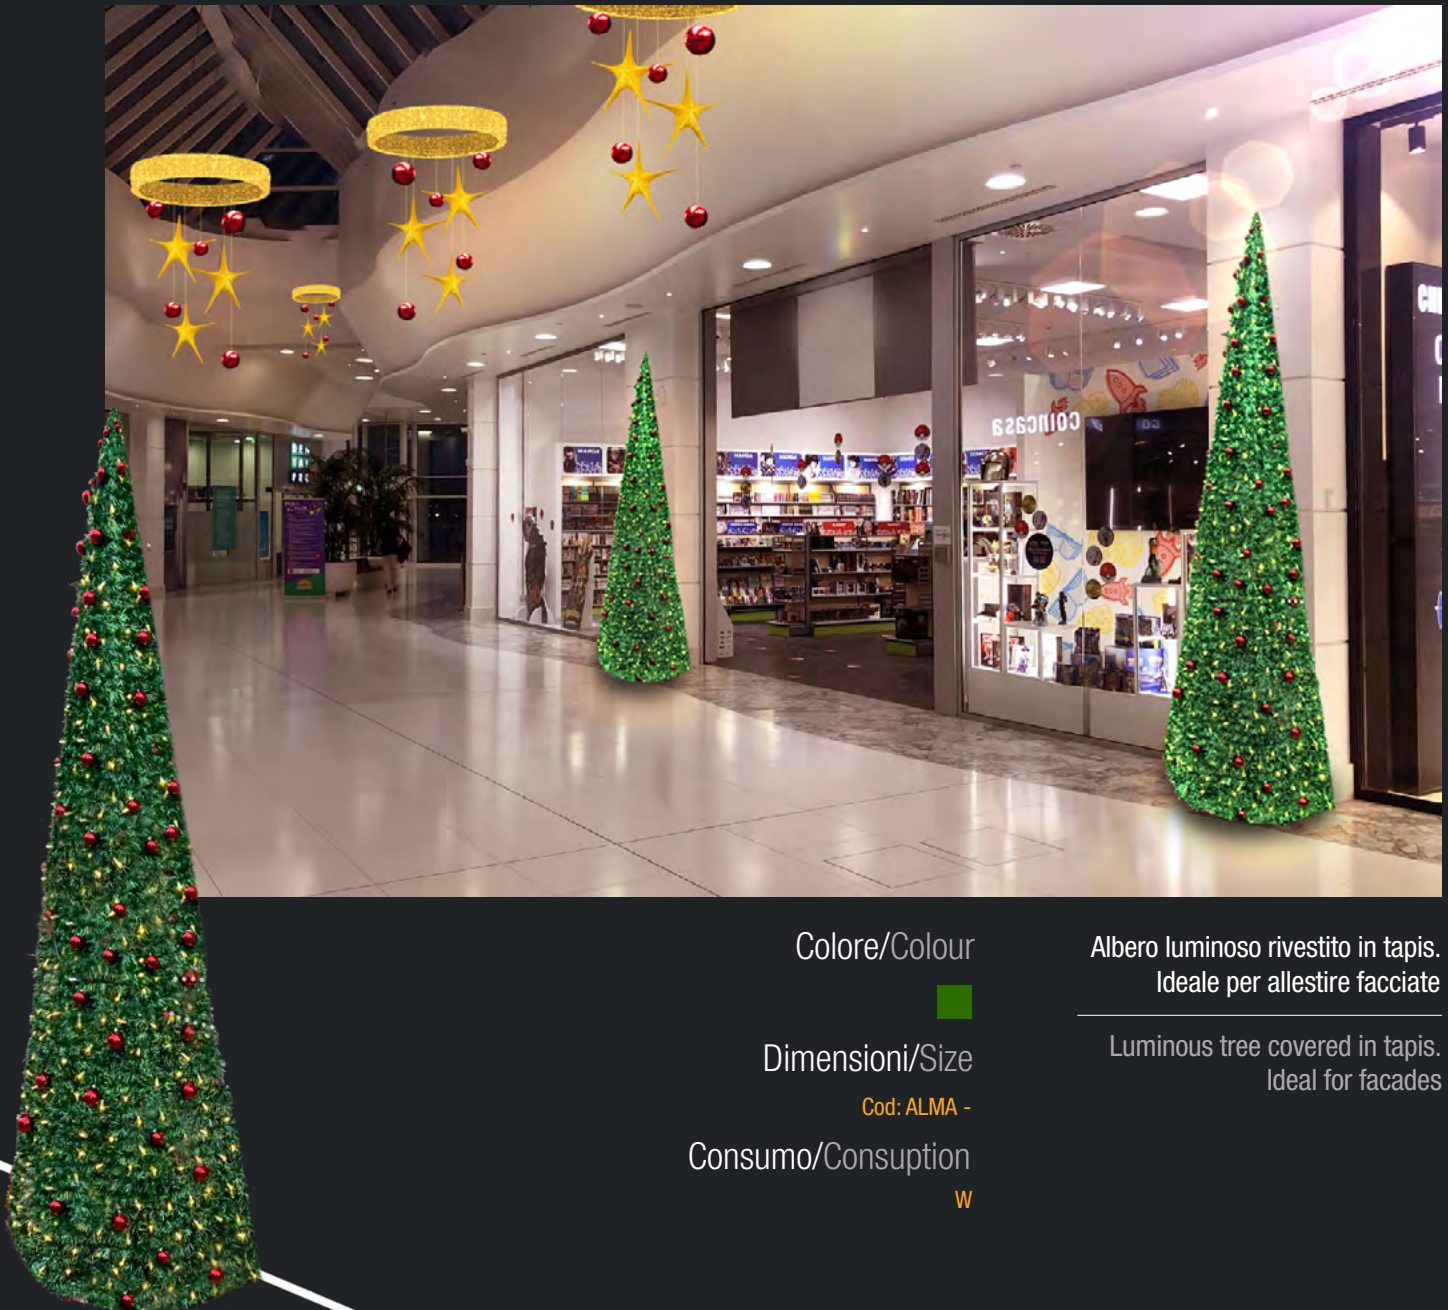

Albero a muro

Wall tree

Colore/Colour

Dimensioni/Size

Cod: ALMA -

Consumo/Consumption

W

Albero luminoso rivestito in tapis.
Ideale per allestire facciate

Luminous tree covered in tapis.
Ideal for facades